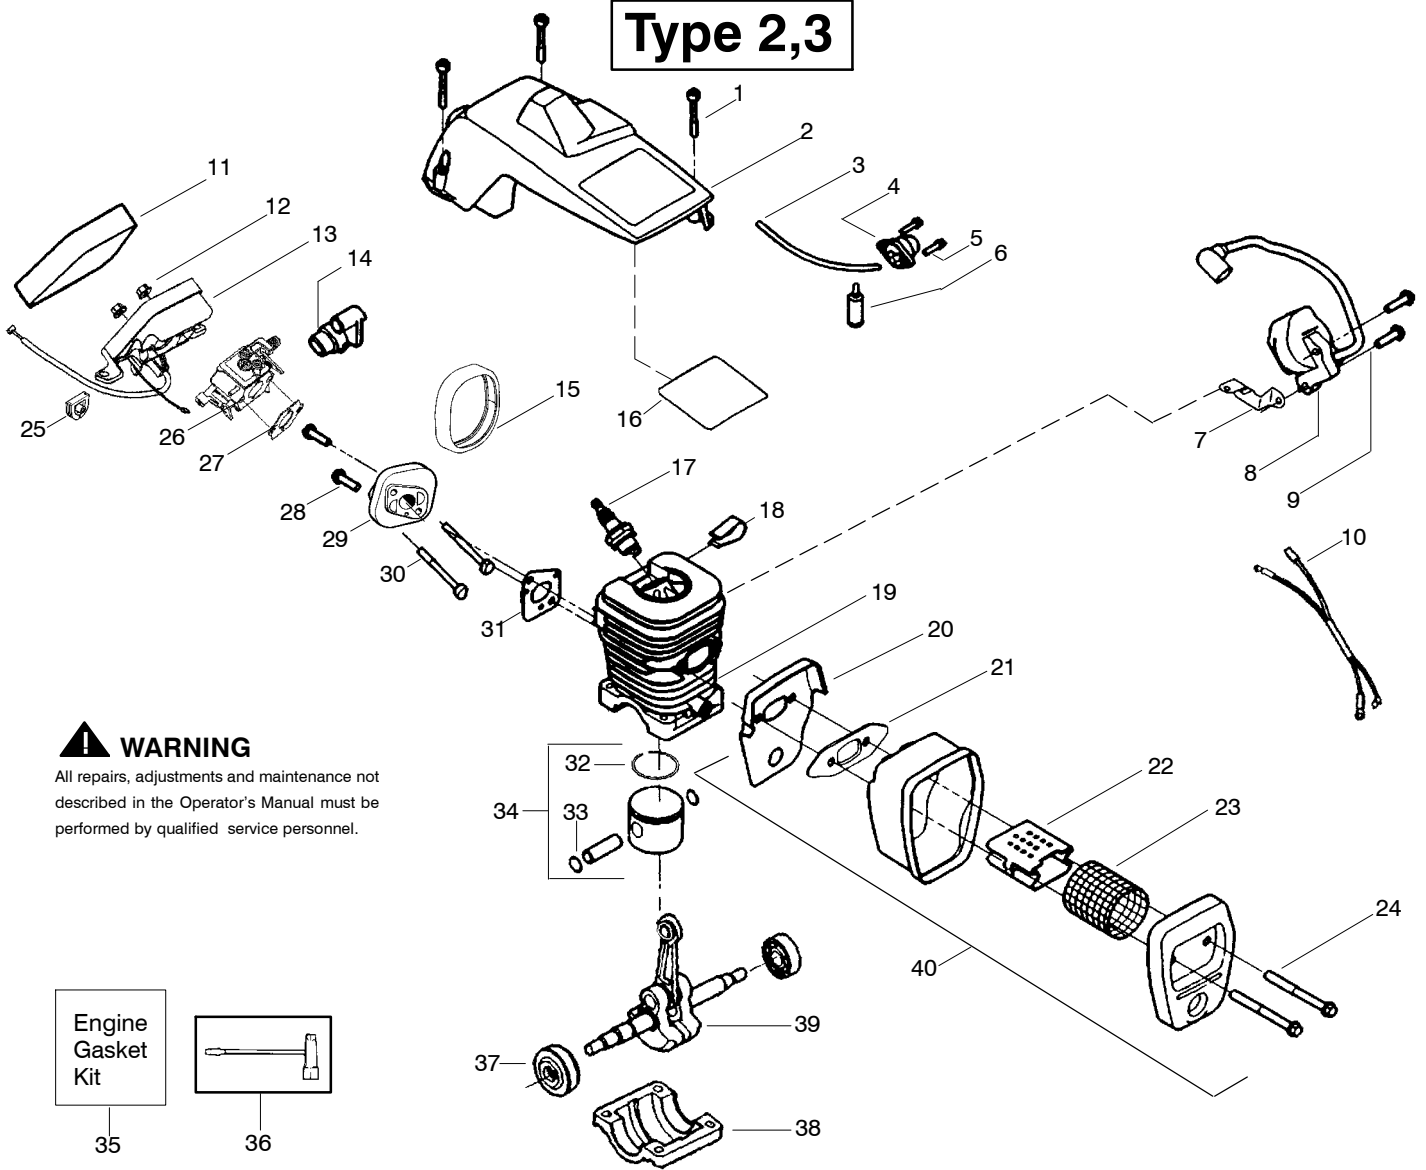

Type 2,3

WARNING
All repairs, adjustments and maintenance not described in the Operator's Manual must be performed by qualified service personnel.

Ref.	Part No.	Description	Ref.	Part No.	Description	Ref.	Part No.	Description
1.	530016153	Screw	19.	530012550	Cylinder	36.	530031135	Scrench
2.	530056914	Assy - Cylinder Shield (includes # 16)	20.	530049870	Backplate - Muffler	37.	530056363	Assy - Seal & Bearing
3.	530069247	Kit - Fuel Line (Small)	21.	530069608	Gasket - Muffler (kit)	38.	530037935	Cap - Crankcase
4.	530071835	Kit - Air Purge (Incl. #5)	22.	530037813	Diffuser - Muffler	39.	530047062	Assy - Crankshaft
5.	530015780	Screw	23.	530036103	Screen - Spark	40.	530047207	Assy - Muffler (Incl. 20,21,22,23,24)
6.	530095646	Assy - Fuel Pick-up	24.	530016132	Bolt - Muffler	Not Shown		
7.	530047442	Strap - Ground	25.	530047631	Grommet - Throttle Cable	---	---	Manuals
8.	530039198	Ignition Module	26.	---	Kit - Carburetor	✓	545123604	(Scan)
9.	530015814	Screw	27.	530071820	Zama (W-20)	✓	545123605	(Euro I)
10.	530057475	Assy - Wire Harness	28.	530071821	Walbro (WT-662)	✓	545123607	(Euro II)
11.	530037793	Foam - Air Filter	29.	530069608	Gasket - Carb. (kit)	✓	545123608	(Euro III)
12.	530016101	Nut	30.	530049700	Screw	✓	545123609	(Euro IV)
13.	530057702	Assy - Air Box	31.	530016187	Carb. Adapter	✓	545123610	(Euro V)
14.	530035526	Grommet - Carb Adjust	32.	530016187	Screw	✓	545123611	(Turkish)
15.	530054144	Seal - Carb Adapter	33.	530069608	Gasket - Adaptor (kit)	✓	545123606	(Russian)
16.	530055698	Reflector - Heat	34.	530038729	Ring - Piston	✓	545003015	Decal - Warning
17.	952030150	Spark Plug (RCJ-7Y)	35.	530015697	Retainer - Piston Pin			
18.	530016136	Clip - High Tension Lead		530071408	Kit - Piston (Incl. 32 & 33)			
				530069608	Kit - Engine Gasket (Incl. 21, 27 & 31)			

✓ = NEW PART NUMBER FOR THIS IPL   * = REFER TO THE SERVICE REFERENCE INDICATED FOR MORE INFORMATION. (LOCATED AT END OF IPL)