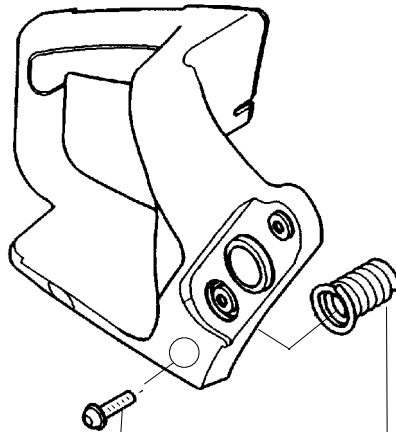

PARTS LIST NO. 530163923		McCULLOCH.® PARTS LIST	CHAIN SAW MODEL(S) MAC CAT 442	
DATE 3/07/07	Replaces 530163923 - 11/29/06		Note: Illustration may differ from actual model due to design changes	PAGE NO. 5

Kit - Carburetor Assembly No. 530071621 - WT-625

Kit - Carburetor Assembly No. 530071820 - W-20

Kit - Carburetor Assembly No. 530071821 - WT-662

Note: No Repair kits are available for these carburetors

★★★★★ **Service Reference** ★★★★★

Note: Due to product improvements, your unit may have been built with or without the spring and screw shown below. If your unit does not have this spring and screw, no action is required. If your unit does have the spring and screw, please order the part numbers listed below.

530015814
Screw

530053274
Assy-Isolator Spring