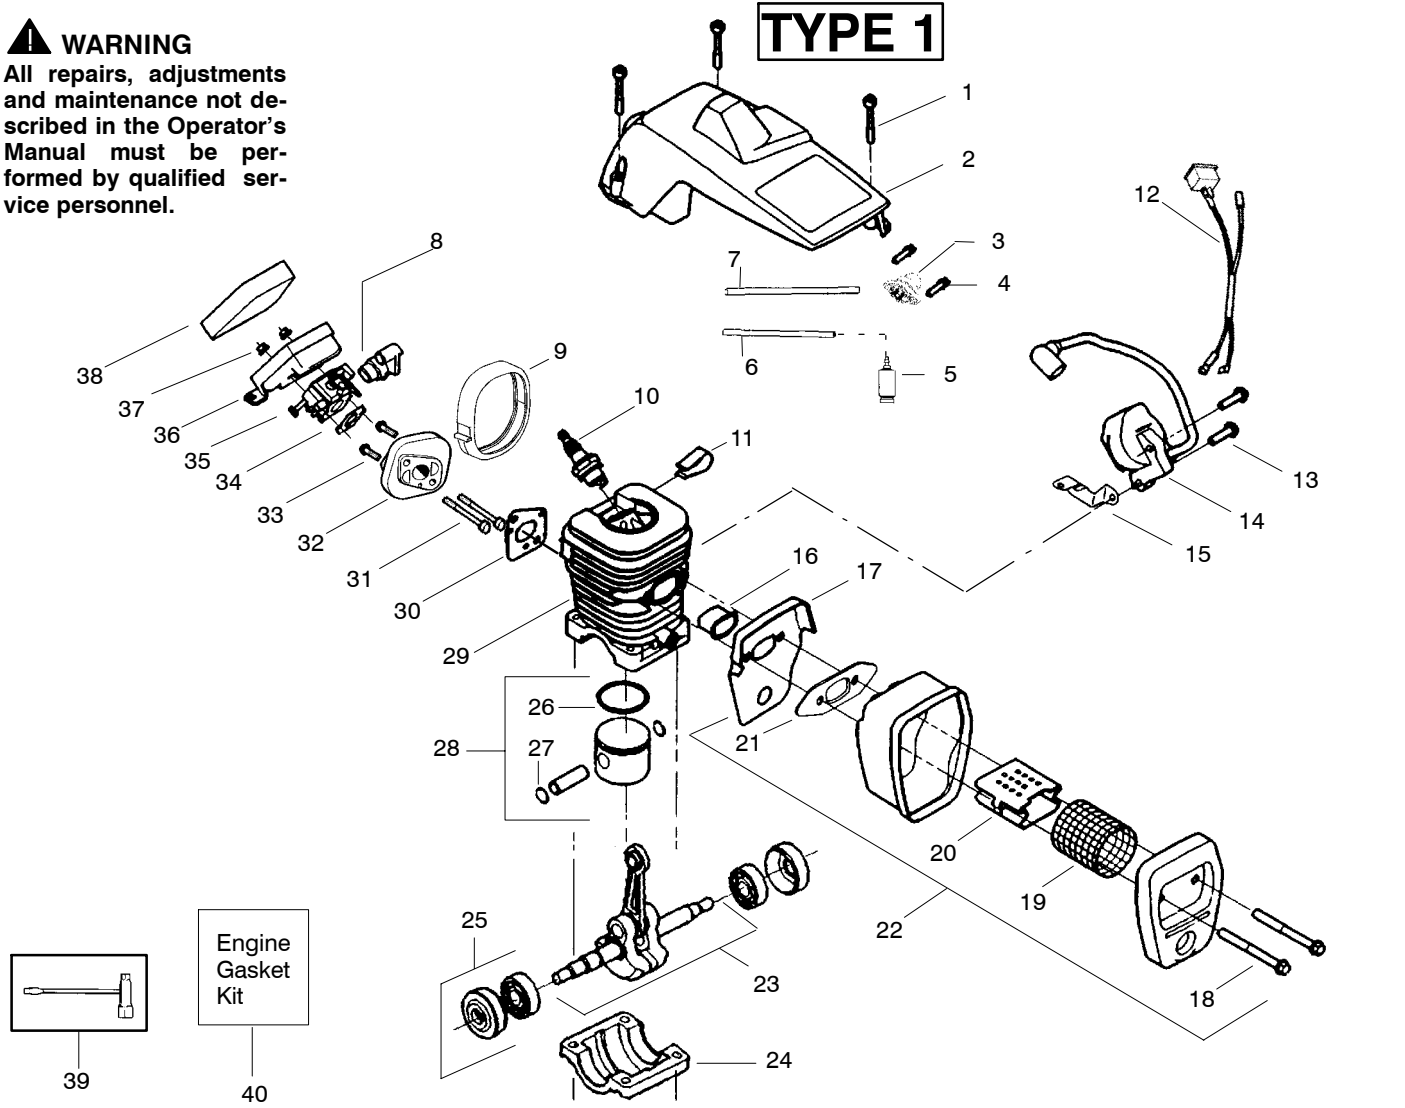

⚠ WARNING
All repairs, adjustments and maintenance not described in the Operator's Manual must be performed by qualified service personnel.

TYPE 1

Ref.	Part No.	Description	Ref.	Part No.	Description	Ref.	Part No.	Description
1.	530016153	Screw	19.	530036103	Screen-Spark	36.	530047604	Housing-Air Filter
2.	530056914	Shield-Cylinder	20.	530037813	Diffuser-Muffler	37.	530016101	Nut
3.	530047213	Assy-Air Purge	21.	530069608	Gasket-Muffler (kit)	38.	530037793	Air Filter - Foam
4.	530015780	Screw	22.	530047207	Assy-Muffler (Incl. 17-21)	39.	530031135	Wrench-Bar
5.	530095646	Assy-Fuel Pick-up	23.	530047062	Assy-Crankshaft	40.	530069608	Kit-Engine Gasket (incl. 21,30,34)
6.	530069247	Kit-Line Purge/Carb. (Small Dia)	24.	530037935	Cap-Crankcase			
7.	530069216	Kit-Line Purge/Tank (large line)	25.	530056363	Assy-Seal & Bearing			
8.	530035526	Grommet-Carb Adjust.	26.	530038729	Ring-Piston			
9.	530054144	Seal-Carb Adapter	27.	530015697	Retainer - Piston Pin			
10.	952030150	Spark Plug (RCJ-7Y)	28.	530071408	Kit-Piston - (incl. 26,27)			
11.	530016136	Clip-High Tension Lead	29.	530071412	Kit-Cylinder			
12.	530049117	Assy-Wire Harness (includes switch)	30.	530069608	Gasket-Carb. Adapter (kit)			
13.	530015814	Screw	31.	530016187	Screw		530163895	Manual- (Scan)
14.	530039198	Module-Ignition	32.	530049700	Carb. Adapter		530163896	Manual - (Euro I)
15.	530047442	Strap-Ground	33.	530016386	Screw		530163897	Manual - (Euro II)
16.	530037652	Insulator-Heat	34.	530069608	Carb. Gasket (kit)		530054781	Decal-Warning
17.	530049870	Back Plate-Muffler	35.	530071621	Kit-Carburetor (WT-625)			
18.	530016132	Screw						

Not Shown

↙ = NEW PART NUMBER FOR THIS IPL

★ = REFER TO THE SERVICE REFERENCE INDICATED FOR MORE INFORMATION. (LOCATED AT END OF IPL)